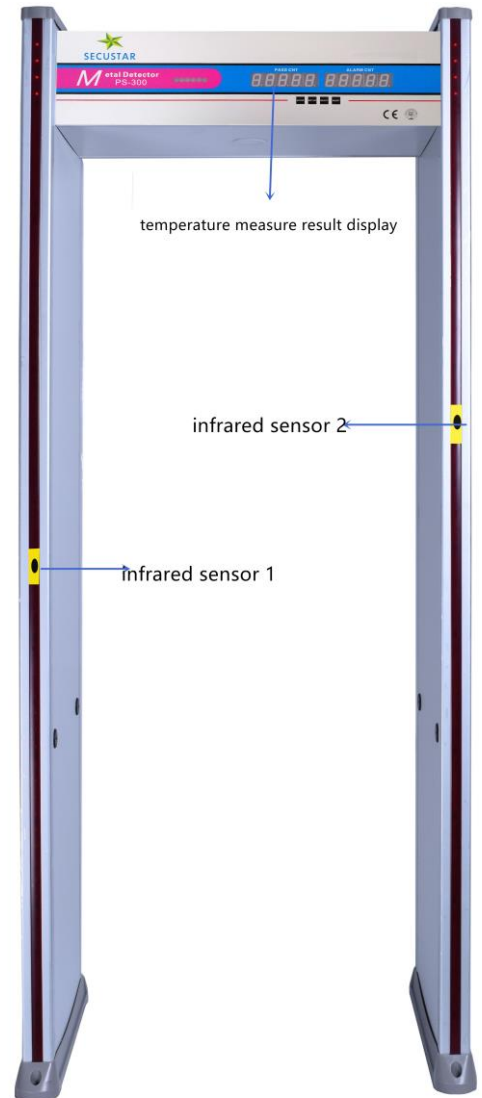

Walk Through Metal Detector (Body temperature measure)

Model: PS-300

Walk through metal detector PS-300 with Body temperature measure Function, two sensors built on door panels for different high passengers. Sound and led alarm for metals and high temperature people. PS-300 walk through scanner adopts advanced DSP technology, auto calibration and self-testing, multi-zones alarm and five-bit count, it can work indoor and outdoor. The human body temperature measure result will display on panel accurately.

Main Characteristic

- 18 zones setting freely, multi-zones detection alarm separately
- LED digital display with function press keys, 5-bit count on control box
- It is able to detect ferrous and non-ferrous metals
- 1-25s alarm time, 10 level volume and 16 tones for choose
- Automatically count passengers and alarm times
- Self-diagnostic procedures and calibration
- DSP digital technology, Sound alarm, volume adjustable
- Modular structure is easy to do after sales service.
- Harmless to pregnant woman and heart pacemaker
- Tamper-proof, operate program is protected by password
- Password protection for preventing parameter program changed
- ,No-touch body temperature infrared measure technology
- Temperature accuracy: Imported IR sensor $\pm 0.1^{\circ}$ C
- Body temperature measured through forehead/wrist/palm
- 10-30cm detection distance between human and sensor,
- Display way is pass count auto and test result display, body high temperature alarm.
- Led alarm bars built in front of door panels that is for accurate detection and alarm display
- Two sensors built on door panels for different high passengers measure .

Technical Specification

Electric current	AC210-240V,50/60Hz
Power consumption	Max 15W
Working temperature	-20°C to 60°C
Outer frame size	2200mm x 820mm x 460mm
Inner frame size	2000mm x 700mm x 450mm
Control box package size	2250mm * 650mm * 220mm
Door panel package size	752mm * 405mm * 251mm
Gross weight	65 Kg